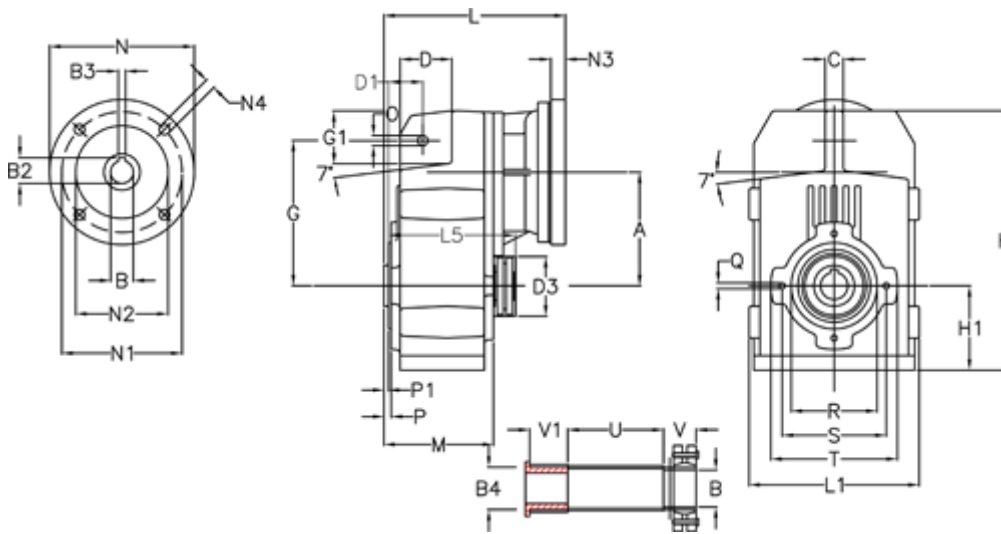

Article number: 29560508328940  
 Description: Shaft mounted gear  
 A513QF55-83,2-P100B5

## Measures

A = 211.30	D1 = 65.0	I5 = 222.0	P1	= 4.5	V = 6
B = 55	d3 = 120	M = 163.0	Q	= M12x19	V1 = 5
B1 = 28	G = 278	N = 250	R	= 180	
B2 = 31.3	G1 = 105.5	N1 = 215	S	= 215	
B3 = 8	H = 479.0	N2 = 180	T	= 250	
B4 = 55	H1 = 144.0	N4 = M12x16	Tightening torque Nm adapter bushing = 6.0		
C = 20	L = 297.5	O = 22	Tightening torque Nm shrink disc = 12.0		
D = 93.5	L1 = 273	P = 8.5	U	= 91.0	